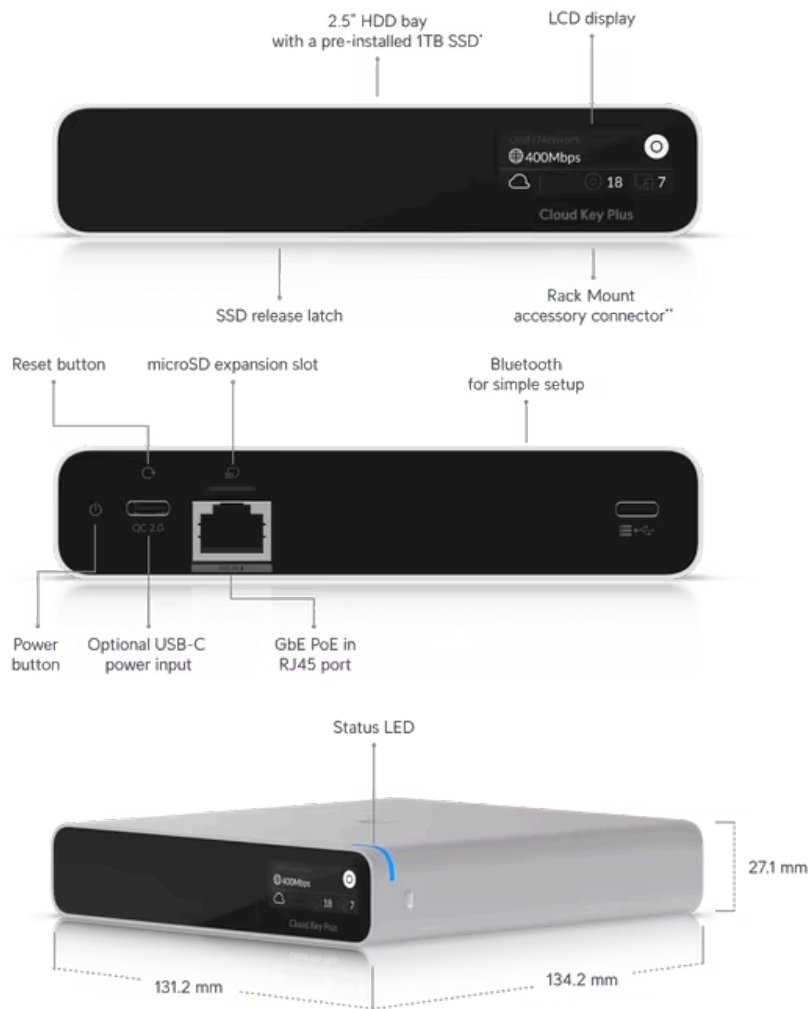

[Installation Guide](#)

*CloudKey+ only supports drives that can operate on 5V power.

**Rack Mount and Stand accessories sold separately.

Mechanical

Dimensions

131.2 x 27.1 x 134.2 mm (5.2 x 1.1 x 5.3")

| | |
|---------------------------|-------------------|
| Weight | 560 g (1.2 lb) |
| Enclosure material | Anodized aluminum |

Hardware

| | |
|--------------------------------------|--|
| Processor | Octa-core Arm® Cortex®-A53 based chip |
| Management interface | Ethernet Bluetooth |
| Networking interface | (1) GbE RJ45 port |
| Memory | 32 GB eMMC 3 GB RAM |
| SSD capacity | 1 TB 2.5" SATA SSD (user-upgradeable*) <small>*CloudKey+ only supports drives that can operate on 5V power. Drives that require additional power are not supported.</small> |
| Power method | PoE Quick charge 2.0/3.0 power adapter, 9V DC, 2A |
| Max. power consumption | 9.6W |
| Display | 1.42" gray-scale OLED |
| LEDs | (1) Power: white/blue |
| Buttons | (1) Power (1) Factory reset |
| Ambient operating temperature | 0 to 35° C (32 to 104° F) |
| Ambient operating humidity | 20 to 80% noncondensing |
| Certifications | FCC, CE, IC |